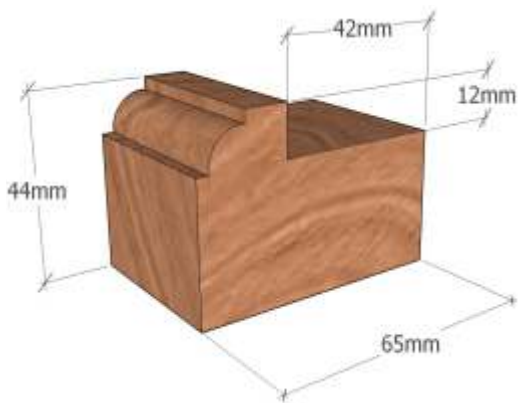

## DOOR FRAMES

44x65

813x2032

44x86

813x2032

Assembled Door Frame  
at an extra cost

Unassembled Door Frame