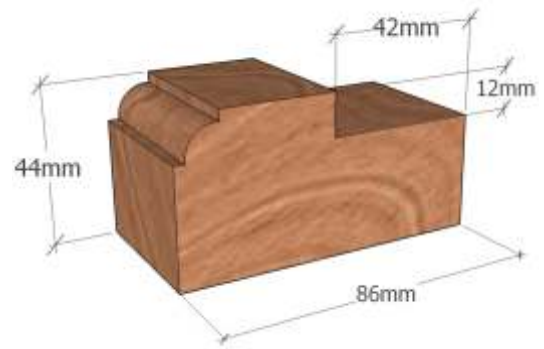

## DOOR FRAMES

44x65

813x2032

44x86

813x2032

Assembled Door Frame  
at an extra cost

Unassembled Door Frame