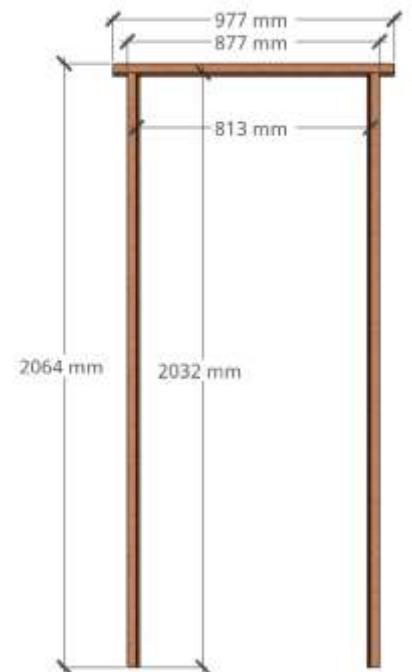

## DOOR FRAMES

44x65

813x2032

44x86

813x2032

Assembled Door Frame  
at an extra cost

Unassembled Door Frame